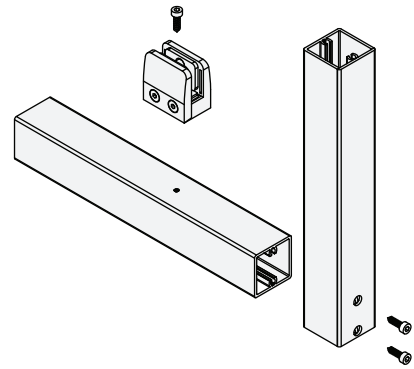

## RAILING SERIES 700

All of us need a separate space, our own territory. To this end, RIPO has developed a partition wall with wise construction and design. RIPO partition wall serves as an excellent fencing structure for apartment balconies, hotels, and terraces. The partition wall has painted or anodized aluminum frame, stainless steel supports and glass filling which mostly comes laminated, hardened, with matte film.