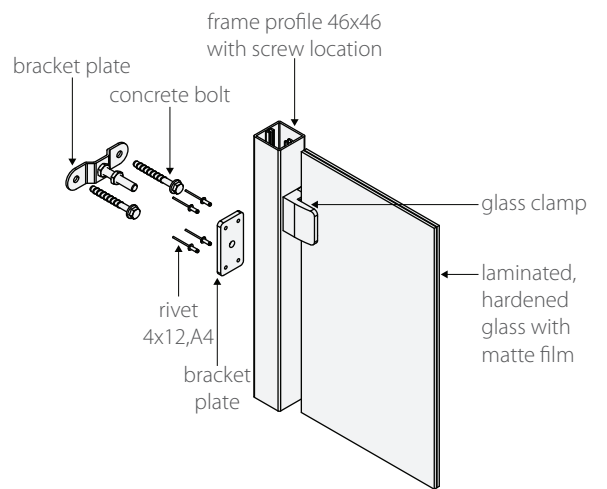

## RAILING SERIES 700

All of us need a separate space, our own territory. To this end, RIPO has developed a partition wall with wise construction and design. RIPO partition wall serves as an excellent fencing structure for apartment balconies, hotels, and terraces. The partition wall has painted or anodized aluminum frame, stainless steel supports and glass filling which mostly comes laminated, hardened, with matte film.