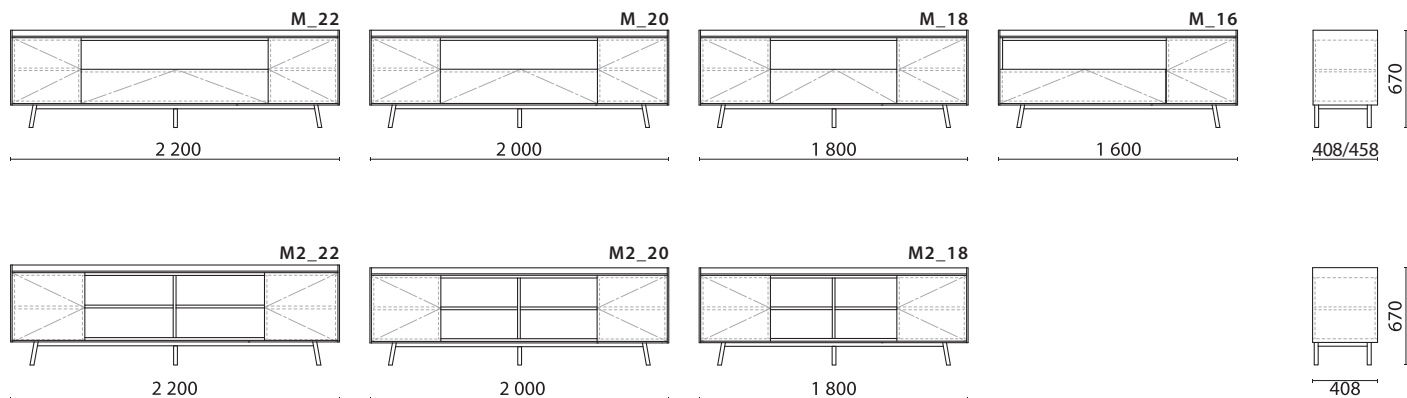

MODO

Mēbeļu cenu ar Jūs izvēlētajiem materiāliem jautāriet dizaineriem visos RIPO salonos.
Furniture price with materials you have chosen ask to RIPO designers.

RIPO saloni Rīgā | RIPO showrooms in Riga:

t/c Spice Home Jaunmoku ielā 13 | s/c Spice Home Jaunmoku Street 13;

Katlakalna ielā 11 | Katlakalna Street 11;

Lāčplēša Street 14 | Lacplesa Street 14.

www.ripo.lv

info@ripo.lv