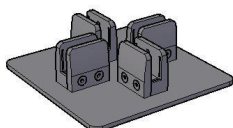

Art. No. **2165.606**
Product: **Base, RAL 9005 (black) or other colors on request**
Description: **200 x 200 x 5 mm**
Price, EUR: **41,00**
Exw Riga