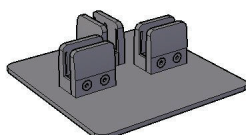

Art. No. **2165.605**
Product: **Base, RAL 9005 (black) or other colors on request**
Description: **200 x 200 x 5 mm**
Price, EUR: **33,00**
Exw Riga