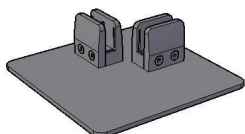

Art. No. **2165.603**
Product: **Base, RAL 9005 (black) or other colors on request**
Description: **200 x 200 x 5 mm**
Price, EUR: **25,00**
Exw Riga