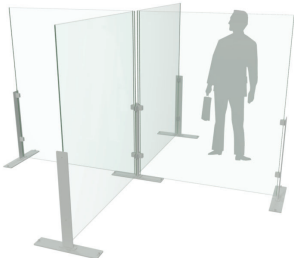

ABOUT PROTECTION WALLS XL

Novelty! Protection walls by RIPO. Tempered glass (8 mm) panel system for restaurants, bars, shops, offices, market places, cafes and other public places. Colored carbon steel construction with integrated glass panels are aesthetics and practical solution how to keep safe distance. Contact RIPO to find out more!

XL SYSTEM

XL CONFIGURATION EXAMPLES H 1800 mm

Posts: **1 pcs.**
Glass panels: **1 pcs.**

Posts: **5 pcs.**
Glass panels: **4 pcs.**

Posts: **5 pcs.**
Glass panels: **6 pcs.**

Posts: **5 pcs.**
Glass panels: **4 pcs.**