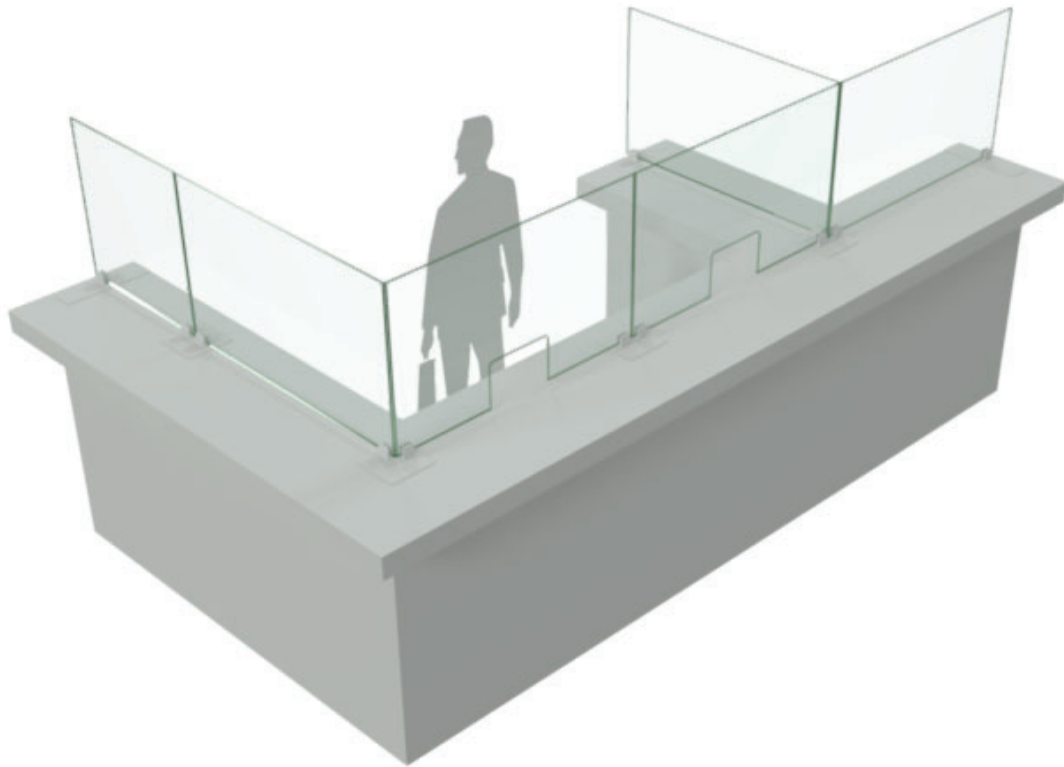

PROTECTION WALLS

ABOUT PROTECTION WALLS M

Novelty! Protection walls by RIPO. Tempered glass (6 mm) panel system for restaurants, bars, shops, offices, market places, cafes and other public places. Colored carbon steel construction with integrated glass panels are aesthetics and practical solution how to keep safe distance. Contact RIPO to find out more!