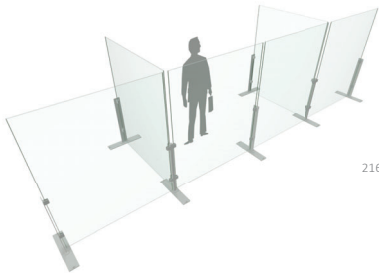

ABOUT PROTECTION WALLS XL

Novelty! Protection walls by RIPO. Tempered glass (8 mm) panel system for restaurants, bars, shops, offices, market places, cafes and other public places. Colored carbon steel construction with integrated glass panels are aesthetics and practical solution how to keep safe distance. Contact RIPO to find out more!

XL SYSTEM

XL CONFIGURATION EXAMPLES H 1800 mm

Posts: **1 pcs.**
Glass panels: **1 pcs.**

Posts: **5 pcs.**
Glass panels: **4 pcs.**

Posts: **5 pcs.**
Glass panels: **6 pcs.**

Posts: **5 pcs.**
Glass panels: **4 pcs.**