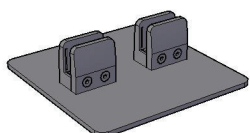

Art. No. **2165.604**
Product: **Base, RAL 9005 (black) or other colors on request**
Description: **200 x 200 x 5 mm**
Price, EUR: **25,00**
Exw Riga