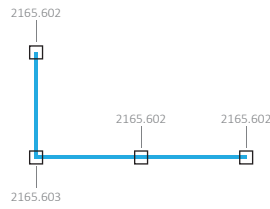

Bases: **4 pcs.**
Glass panels: **3 pcs.**