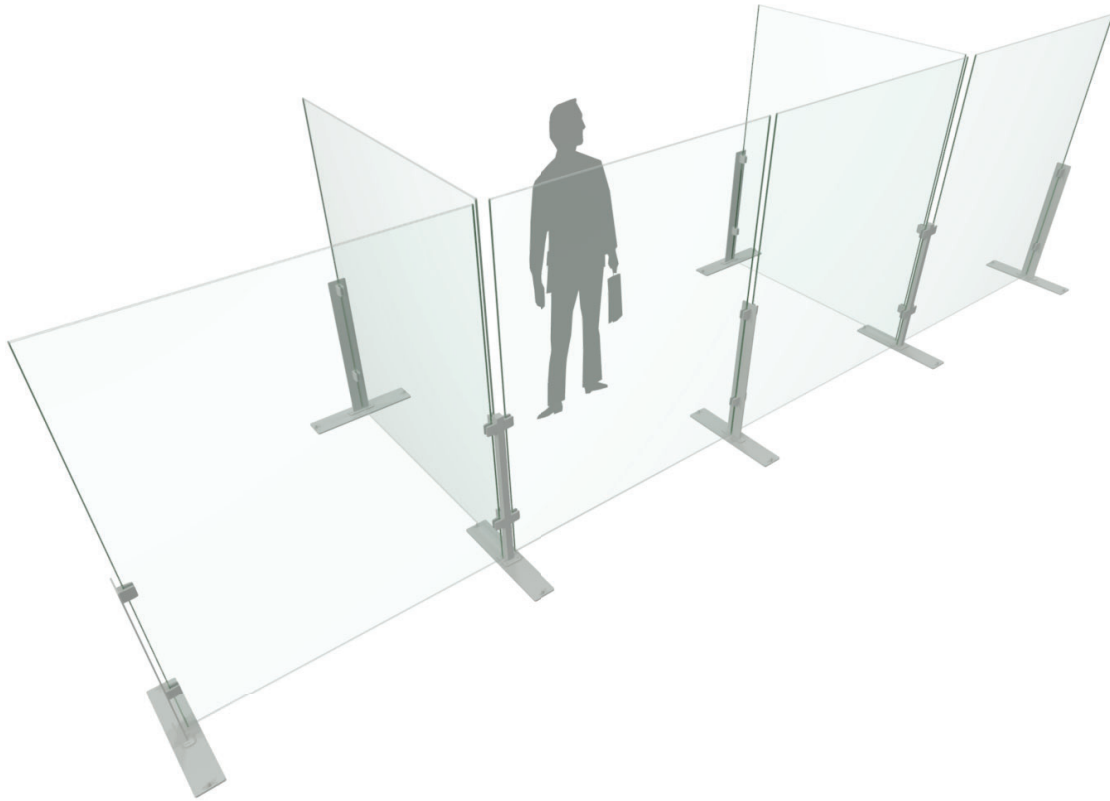

ABOUT PROTECTION WALLS XL

Novelty! Protection walls by RIPO. Tempered glass (8 mm) panel system for restaurants, bars, shops, offices, market places, cafes and other public places. Colored carbon steel construction with integrated glass panels are aesthetics and practical solution how to keep safe distance. Contact RIPO to find out more!