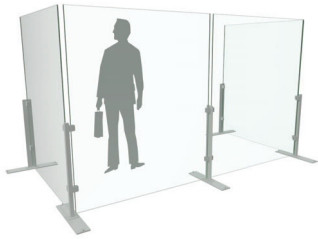

ABOUT PROTECTION WALLS XL

Novelty! Protection walls by RIPO. Tempered glass (8 mm) panel system for restaurants, bars, shops, offices, market places, cafes and other public places. Colored carbon steel construction with integrated glass panels are aesthetics and practical solution how to keep safe distance. Contact RIPO to find out more!

XL SYSTEM

XL CONFIGURATION EXAMPLES H 1800 mm

Posts: **1 pcs.**
Glass panels: **1 pcs.**

Posts: **5 pcs.**
Glass panels: **4 pcs.**

Posts: **5 pcs.**
Glass panels: **6 pcs.**

Posts: **5 pcs.**
Glass panels: **4 pcs.**