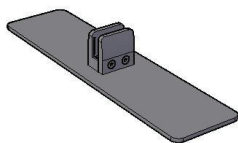

PRICE LIST, 700 mm glass protection walls

Art. No. **2165.601**
Product: **Base, RAL 9005 (black) or other colors on request**
Description: **400 x 100 x 5 mm**
Price, EUR: **18,00**
Exw Riga