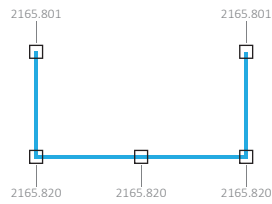

Posts: **5 pcs.**
Glass panels: **4 pcs.**